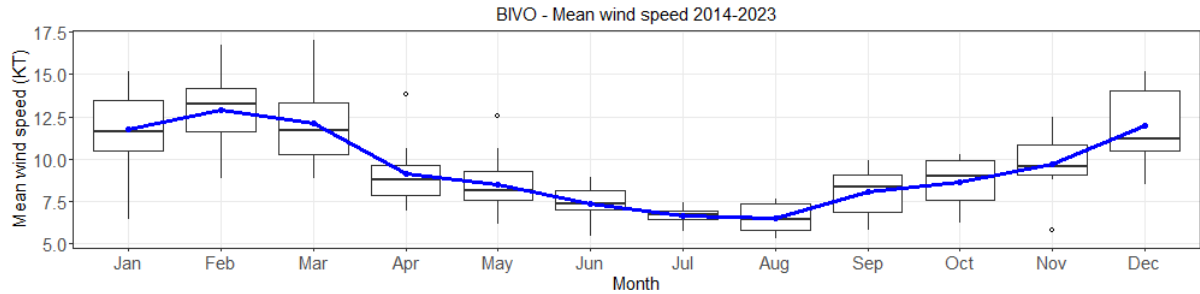

WIND

BIVO MEAN WIND SPEED

	Jan	Feb	Mar	Apr	May	Jun	Jul	Aug	Sep	Oct	Nov	Dec
Mean wind speed KT	11.9	12.9	12.1	9.1	8.5	7.3	6.6	6.5	8.0	8.7	9.7	12.0
Max wind speed KT	56.0	74.6	60.3	43.0	42.2	38.3	28.6	35.2	40.2	42.2	64.5	59.3
Day of max wind speed	2023-01-20	2016-02-16	2015-03-10	2014-04-18	2018-05-20	2015-06-08	2014-07-02	2022-08-31	2021-09-21	2016-10-13	2014-11-30	2015-12-07
Mean gust KT	20.6	22.3	20.5	15.8	14.5	12.6	11.5	11.4	14.6	16.0	17.2	19.9
Max gust KT	88.1	91.6	94.9	62.6	66.7	58.3	46.5	57.5	64.5	67.5	85.7	97.6
Day of max gust	2014-01-13	2020-02-14	2015-03-14	2014-04-18	2020-05-04	2015-06-08	2014-07-02	2022-08-31	2016-09-22	2014-10-31	2014-11-30	2015-12-08