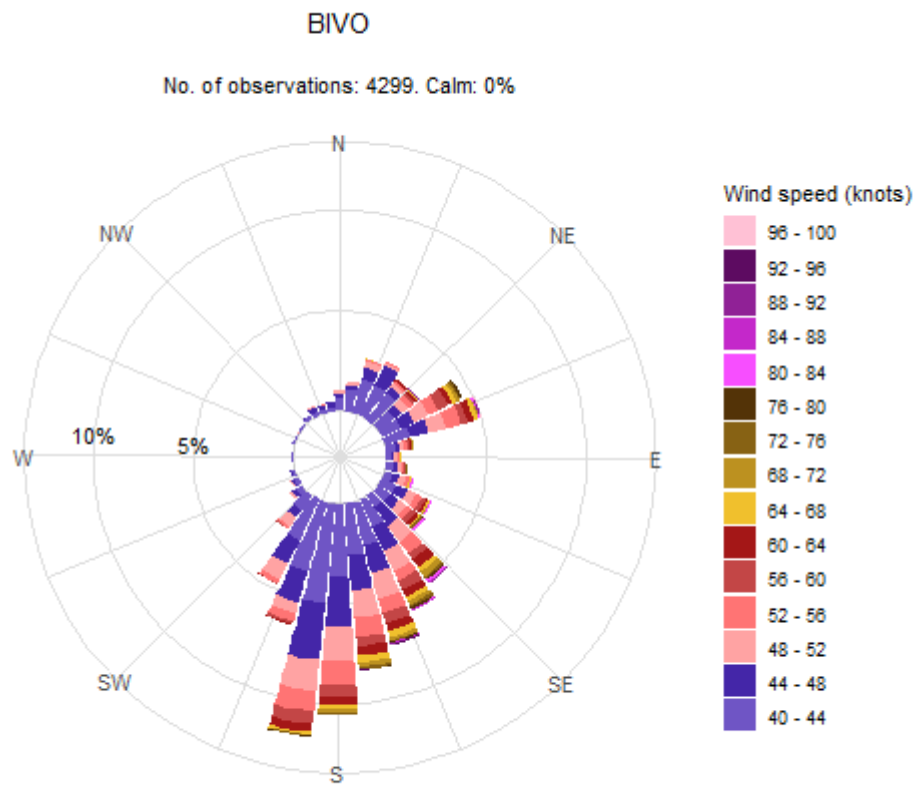

WIND ROSE GUSTS EXCEEDING 40 KT BIVO 2014-2023

Icelandic Meteorological Office 25. okt. 2024