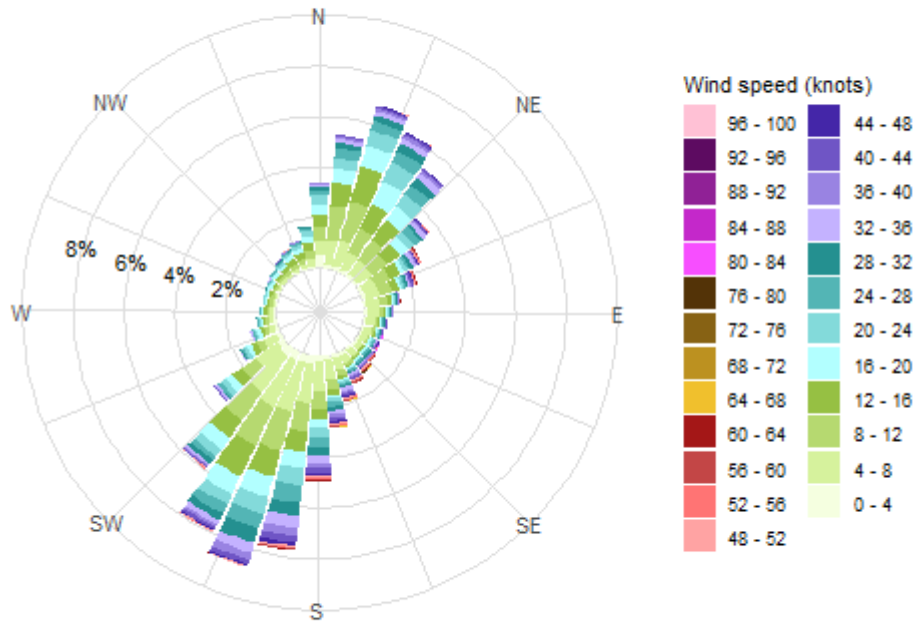

### BIVO MEAN WIND SPEED

	Jan	Feb	Mar	Apr	May	Jun	Jul	Aug	Sep	Oct	Nov	Dec
Mean wind speed KT	11.9	12.9	12.1	9.1	8.5	7.3	6.6	6.5	8.0	8.7	9.7	12.0
Max wind speed KT	56.0	74.6	60.3	43.0	42.2	38.3	28.6	35.2	40.2	42.2	64.5	59.3
Day of max wind speed	2023-01-20	2016-02-16	2015-03-10	2014-04-18	2018-05-20	2015-06-08	2014-07-02	2022-08-31	2021-09-21	2016-10-13	2014-11-30	2015-12-07
Mean gust KT	20.6	22.3	20.5	15.8	14.5	12.6	11.5	11.4	14.6	16.0	17.2	19.9
Max gust KT	88.1	91.6	94.9	62.6	66.7	58.3	46.5	57.5	64.5	67.5	85.7	97.6
Day of max gust	2014-01-13	2020-02-14	2015-03-14	2014-04-18	2020-05-04	2015-06-08	2014-07-02	2022-08-31	2016-09-22	2014-10-31	2014-11-30	2015-12-08

# WIND ROSE BIVO 2014-2023

Icelandic Meteorological Office 25. okt. 2024

# WIND ROSE GUSTS BIVO 2014-2023

BIVO

No. of observations: 86996. Calm: 0.3%

Icelandic Meteorological Office 25. okt. 2024